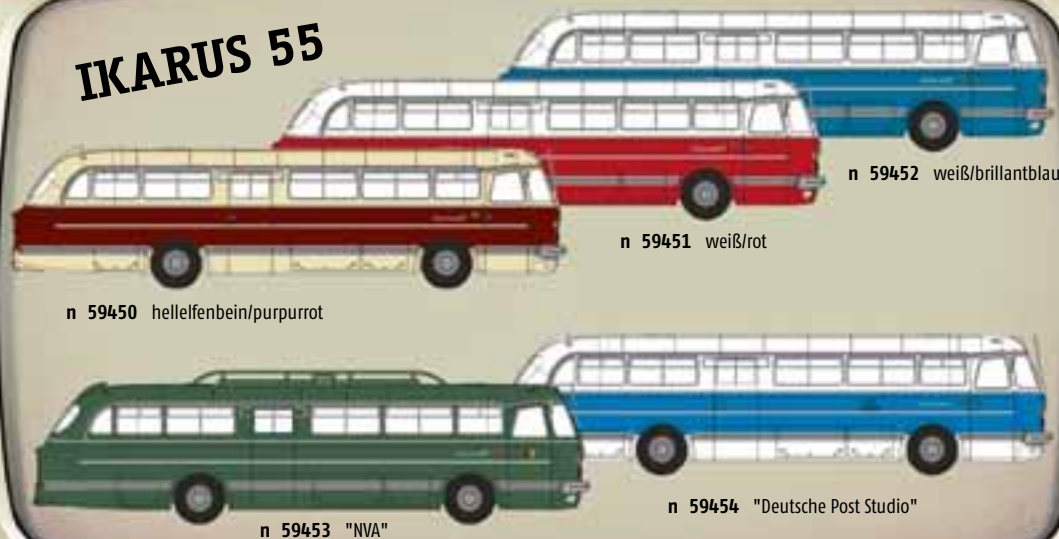

IKARUS 55

n 59450 hellgelb/mauve

n 59451 weiß/rot

n 59452 weiß/brillantblau

n 59453 "NVA"

n 59454 "Deutsche Post Studio"

**NEUHEITEN
OFFENSIVE
2015**